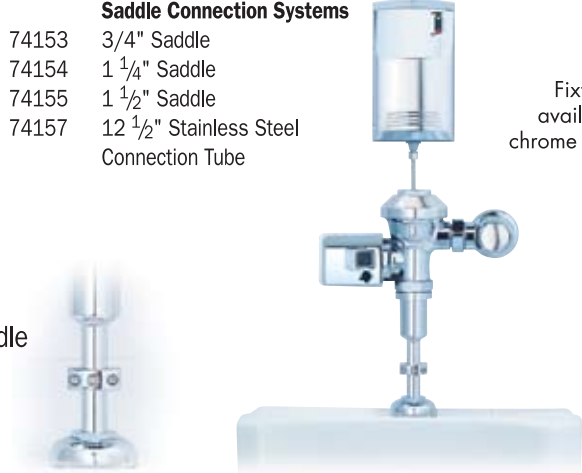

Also available separately:

1. 74181 Merlin Clean Dispenser, Chrome
2. Power and Refill indicators
   - Lite, Normal & Heavy dispensing options
   - Day/Night/24 Hour activation setting options
3. 74250 Merlin Clean XL-4 Dispenser, Chrome
4. Battery power indicator
   - 30, 45, 60 day dispensing options

Merlin AutoFlush Ensures

- Fixtures are flushed and presentable
- Easy installation replaces existing flush handle
- Dependable activation
- Reliable "dry" cam-gear technology

Merlin Clean Provides

- Consistent round-the-clock cleaning
- Simple installation – no water shut-off necessary
- Lowers total cost to maintain toilets and urinals
- LED eliminates guesswork
- Dependable Refill Cycle

HygieneMaster refills -

- Eliminates the need to scrub fixtures
- Prevents drain build-up and clogs
- Prevents unsightly stains
- Leaves surfaces sparkling clean and smelling fresh

Item#	Description	Pack	Weight (lbs)
74183	AutoHygiene System	4/Case	25
74185	AutoHygiene System w/Manual Flush Button	4/Case	25
74138	HygieneMaster Refill Cleaner/Deodorizer	6/Case	6
Saddle Connection Systems			
74153	3/4" Saddle		
74154	1 1/4" Saddle		
74155	1 1/2" Saddle		
74157	12 1/2" Stainless Steel Connection Tube		

Saddle

Fixtures available in chrome and white